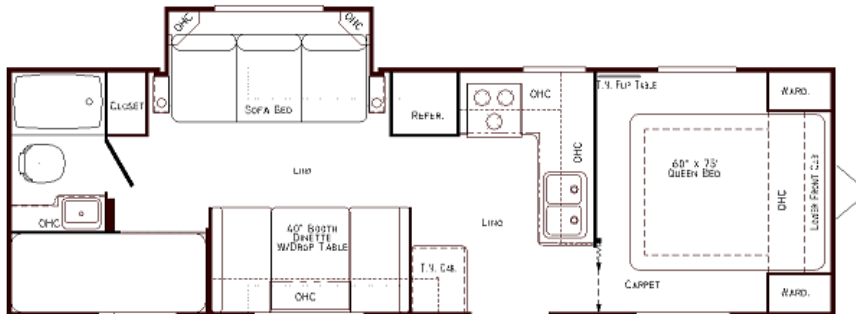

**Alaska Portable Headquarters Housing & Logistics Services**  
 Fairbanks, Alaska - [www.AKPHQ.com](http://www.AKPHQ.com) - 907- 458 - RENT (7368)

**Fleet Floorplans - Currently in Stock Jan. 2011**

**SAMPLE TRAVELTRAILER FLOOR PLANS – 19’ – 28’**

All models may not be the same – NOT TO SCALE

**19’ – “Lite” - Travel Trailer Sleeps 1 - 4**

**28’ Travel Trailer with Slide Out – Sleeps 5 - 8**

"Chilkoot" 28' Travel Trailer - Sleeps 5 individually or 8 in combination. Needs 3/4 ton or larger to pull.